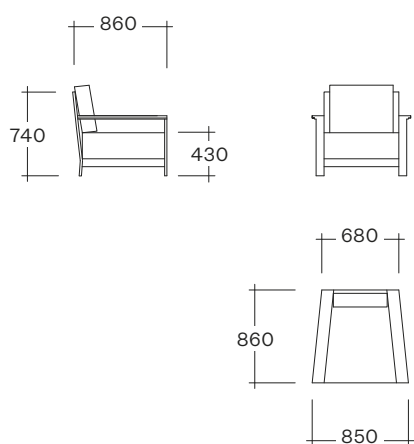

Zola Chair

AUSTRALIAN DESIGNED AND MANUFACTURED

ESTABLISHED 1979

Zola Chair

Dimensions

Specifications

Materials

Solid Victorian
Ash, Solid
American Oak