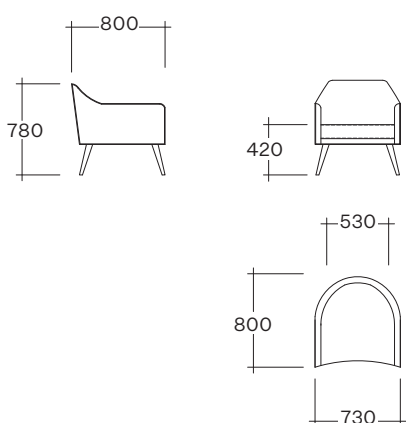

Stanley Chair

AUSTRALIAN DESIGNED AND MANUFACTURED

ESTABLISHED 1979

Dimensions

Specifications

Materials

Solid hardwood

Insert