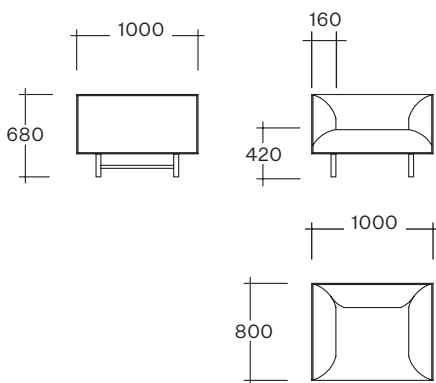

Roxy Chair

AUSTRALIAN DESIGNED AND MANUFACTURED

ESTABLISHED 1979

Dimensions

Specifications

Materials

Solid hardwood

Insert