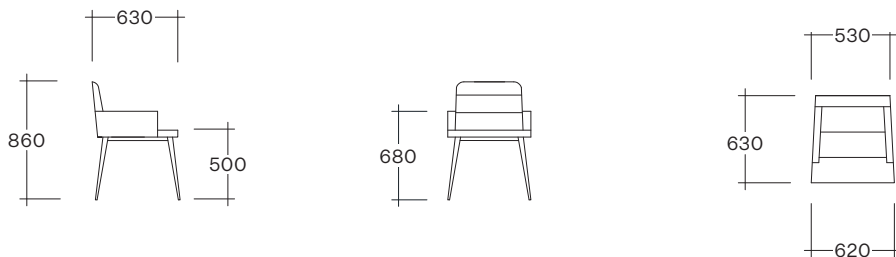

Reuben Carver

AUSTRALIAN DESIGNED AND MANUFACTURED

ESTABLISHED 1979

Dimensions

Specifications

Materials

Plywood seat
+ back

Cushioning