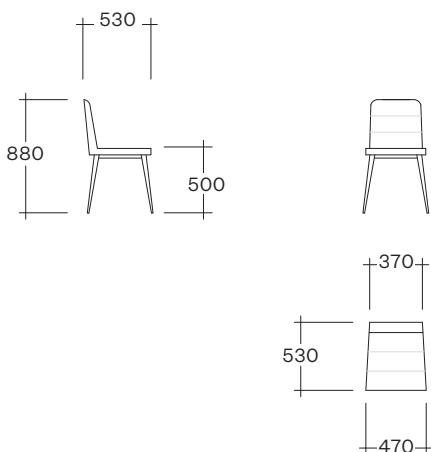

Reuben Dining Chair

AUSTRALIAN DESIGNED AND MANUFACTURED

ESTABLISHED 1979

Reuben Dining Chair

Dimensions

Specifications

Materials

Plywood seat + back