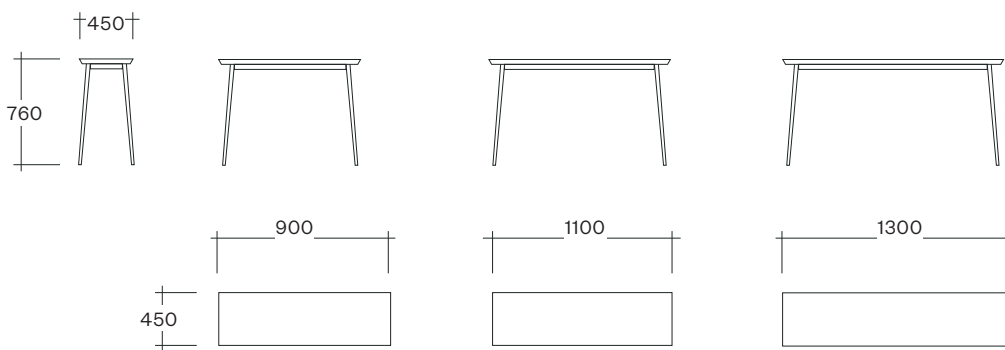

Reuben Desk

AUSTRALIAN DESIGNED AND MANUFACTURED

ESTABLISHED 1979

Victorian Ash Black

Dimensions

Alternative sizes available.

Specifications

Materials
Solid Victorian
Ash, Solid
American Oak