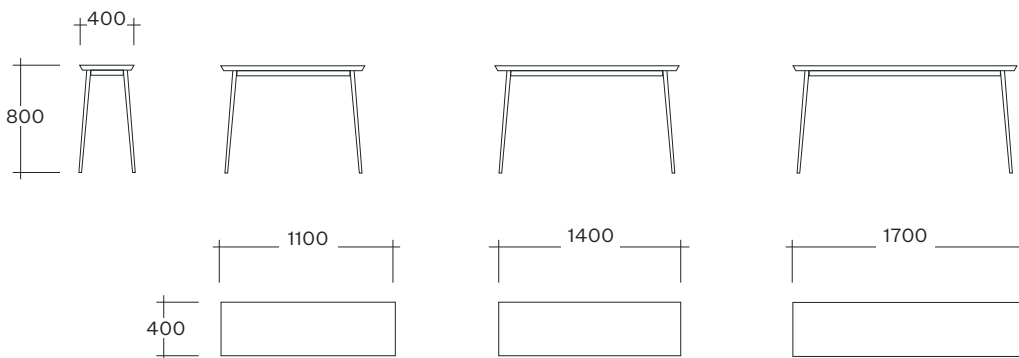

Reuben Console

AUSTRALIAN DESIGNED AND MANUFACTURED

ESTABLISHED 1979

Victorian Ash, Coal

Dimensions

Alternative sizes available.

Specifications

Materials
Solid Victorian
Ash, Solid
American Oak