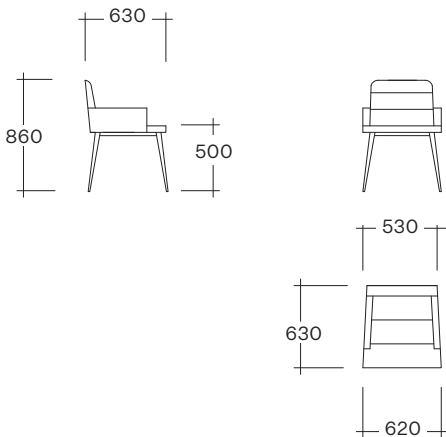

Reuben Carver

AUSTRALIAN DESIGNED AND MANUFACTURED

ESTABLISHED 1979

Reuben Carver

Dimensions

Specifications

Materials

Plywood seat
+ back