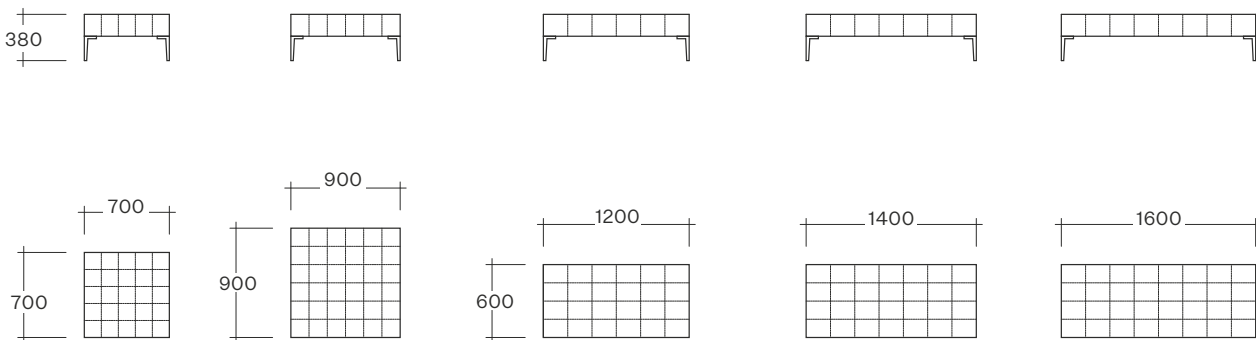

Ray Ottoman

AUSTRALIAN DESIGNED AND MANUFACTURED

ESTABLISHED 1979

Dimensions

Alternative sizes available.

Specifications

Materials

Solid hardwood