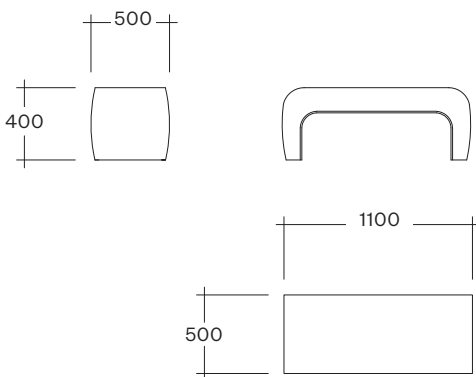

Rita Bench

AUSTRALIAN DESIGNED AND MANUFACTURED

ESTABLISHED 1979

Rita 1100L Bench

Dimensions

Alternative sizes available.

Specifications

Materials