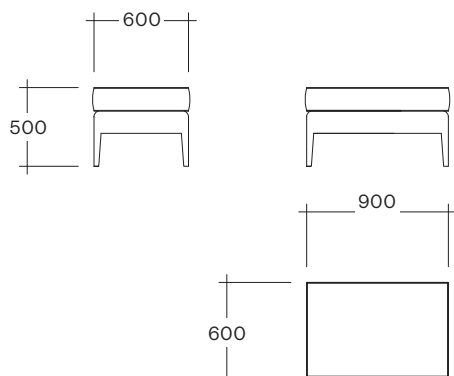

Clara Ottoman

AUSTRALIAN DESIGNED AND MANUFACTURED

ESTABLISHED 1979

Clara 900L Ottoman

Dimensions

Specifications

Materials

Solid hardwood