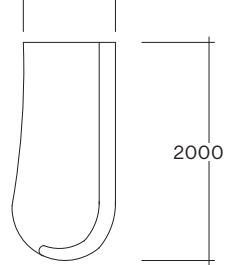

## Orb Modular One Arm

2.5 Seater

3 Seater

3.5 Seater