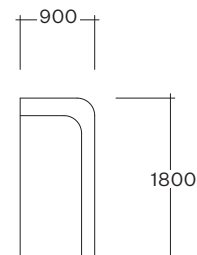

Orb Modular Corner Unit

Large