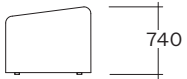

Orb Modular with Corner

2.5 Seater

3 Seater