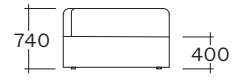

Orb Modular - Chaise One Size