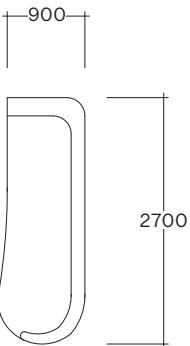

## Orb Modular with Corner

2.5 Seater

3 Seater

4 Seater