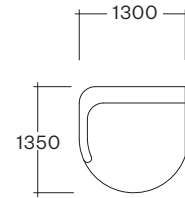

Orb Modular - Chaise One Size