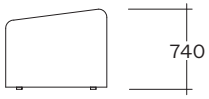

## Orb Modular One Arm

2.5 Seater

3 Seater

3.5 Seater