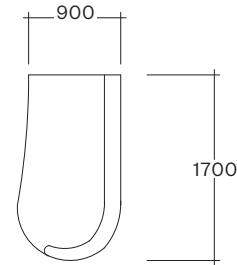

## Orb Modular One Arm

2.5 Seater

3 Seater

3.5 Seater