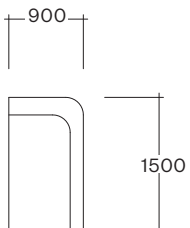

Orb Modular Corner Unit

Large