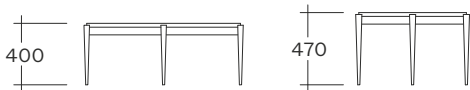

Nesting Coffee Table

AUSTRALIAN DESIGNED AND MANUFACTURED

ESTABLISHED 1979

American Oak Natural

Dimensions

Alternative sizes available.

Specifications

Materials
Solid Victorian
Ash, Solid
American Oak