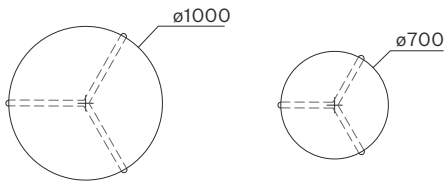

Nesting Coffee Table

AUSTRALIAN DESIGNED AND MANUFACTURED

ESTABLISHED 1979

American Oak Natural

Dimensions

Alternative sizes available.

Specifications

Materials
Solid Victorian
Ash, Solid
American Oak