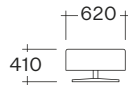

Lunar Swivel

AUSTRALIAN DESIGNED AND MANUFACTURED

ESTABLISHED 1979

Dimensions

Chair

Ottoman

Alternative sizes available. Seats per table are a guide.

Specifications