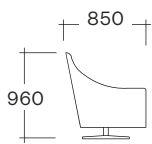

Lunar Swivel

AUSTRALIAN DESIGNED AND MANUFACTURED

ESTABLISHED 1979

Dimensions

Chair

Ottoman

Alternative sizes available. Seats per table are a guide.

Specifications