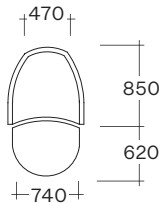

Lunar Swivel

AUSTRALIAN DESIGNED AND MANUFACTURED

ESTABLISHED 1979

Dimensions

Chair

Ottoman

Alternative sizes available. Seats per table are a guide.

Specifications