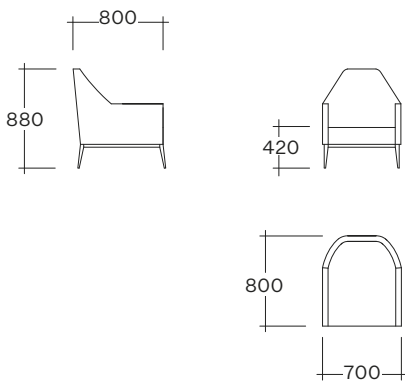

Logan Chair

AUSTRALIAN DESIGNED AND MANUFACTURED

ESTABLISHED 1979

Dimensions

Alternative sizes available. Seats per table are a guide.

Specifications

Materials

Solid hardwood