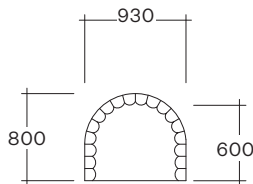

Lawson Chair

AUSTRALIAN DESIGNED AND MANUFACTURED

ESTABLISHED 1979

Dimensions

Specifications

Materials

Solid hardwood

Insert