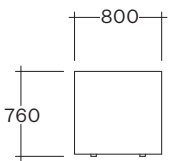

Lawson Chair

AUSTRALIAN DESIGNED AND MANUFACTURED

ESTABLISHED 1979

Dimensions

Specifications

Materials

Solid hardwood

Insert