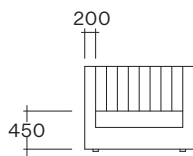

Lawson Chair

AUSTRALIAN DESIGNED AND MANUFACTURED

ESTABLISHED 1979

Dimensions

Specifications

Materials

Solid hardwood

Insert