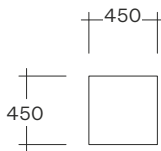

Jesse Side Table

AUSTRALIAN DESIGNED AND MANUFACTURED

ESTABLISHED 1979

Victorian Ash Coal

Dimensions

Alternative sizes available.

Specifications

Materials
Solid Victorian
Ash, Solid
American Oak