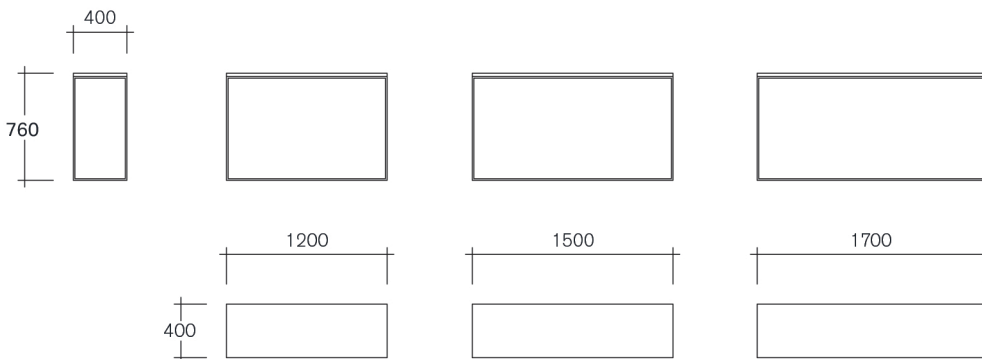

Frame Desk

Frame Desk 1200L

Dimensions

Available in alternative sizes, with your choice of stain

Specifications

Materials

Victorian Ash
American Oak

Construction