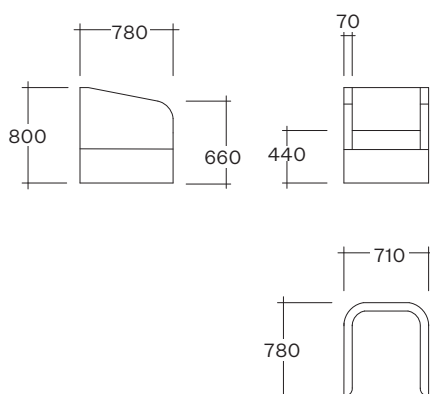

Dimensions

Specifications

Materials

Solid hardwood

Insert

High density premium foam with dacron wrap

Upholstery

Fabric, leather

Leg

Hidden swivel

Detail

15mm + 30mm ribbon detailing

Options

Matching ottoman available

Guarantee

10 year structural guarantee

GECA certified manufacturer

arthurG

arthurg.com.au
sales@arthurg.com.au

Factory

1 Stafford St
Huntingdale
VIC 3166
+61 3 9543 4633

Melbourne

618 Church St
Richmond
VIC 3121
+61 3 9429 6696

Sydney

1/8 Hill St
Surry Hills
NSW 2010
+61 2 9332 1488

Perth

207 Stirling Hwy
Claremont
WA 6010
+61 8 9286 1433

Brisbane

977A Ann St
Fortitude Valley
QLD 4006
T +61 7 3924 7913

Transforma

21 Kensington Rd
Norwood
SA 5067
+61 8 8332 4044