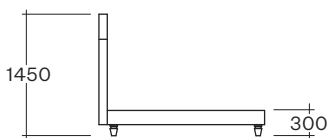

Kate Bed

AUSTRALIAN DESIGNED AND MANUFACTURED

ESTABLISHED 1979

Kate King Bed

Dimensions

Double

Queen

King