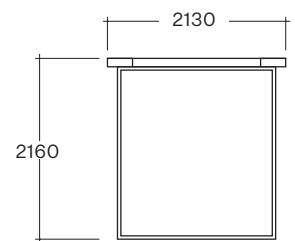

Kate Bed

AUSTRALIAN DESIGNED AND MANUFACTURED

ESTABLISHED 1979

Kate King Bed

Dimensions

Double

Queen

King