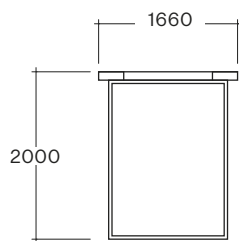

Kate Bed

AUSTRALIAN DESIGNED AND MANUFACTURED

ESTABLISHED 1979

Kate King Bed

Dimensions

Double

Queen

King