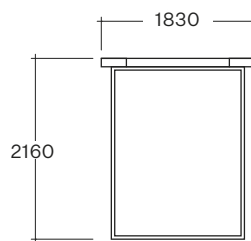

Kate Bed

AUSTRALIAN DESIGNED AND MANUFACTURED

ESTABLISHED 1979

Kate King Bed

Dimensions

Double

Queen

King