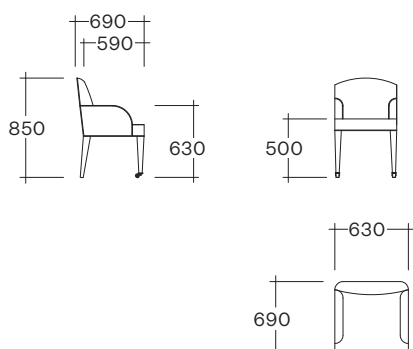

Audrey Chair

AUSTRALIAN DESIGNED AND MANUFACTURED

ESTABLISHED 1979

Dimensions

Specifications

Materials

Solid hardwood

Insert
High density
premium foam