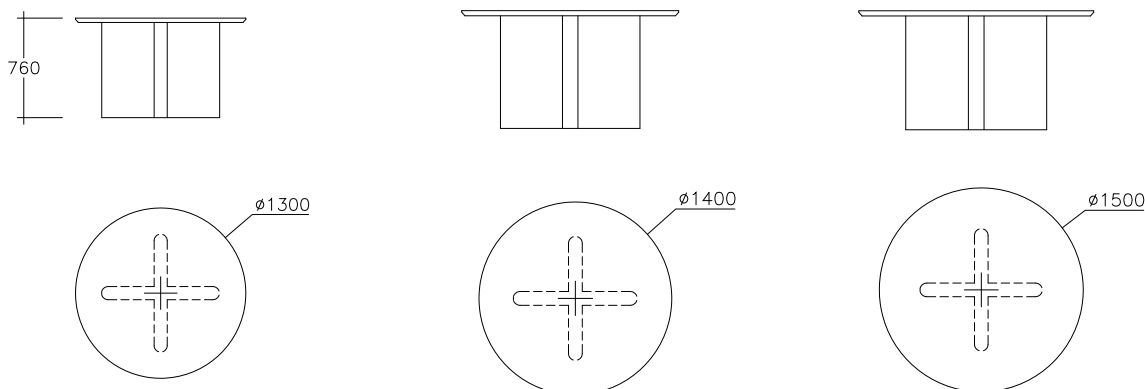

Clover Table

AUSTRALIAN DESIGNED AND MANUFACTURED

ESTABLISHED 1979

Dimensions

Specifications

Materials

Solid Victorian
Ash, Solid
American Oak

Leg