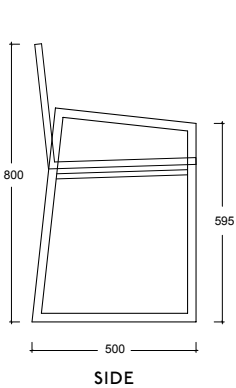

HENRY

MATERIALS
American Oak

CUSHIONING
High density
premium foam

STAIN
Various

UPHOLSTERY
fabric/leather

OPTIONAL
Victorian Ash

GUARANTEE
10 Year structural
guarantee

GECA certified
manufacturer

arthur**G**

—
arthurg.com.au
sales@arthurg.com.au

Factory
1 Stafford Street
Huntingdale
Victoria 3166
T+61 3 9543 4633

Melbourne
618 Church Street
Richmond
Victoria 3121
T+61 3 9429 6696

Sydney
1/8 Hill Street
Surry Hills 2010
New South Wales
T+61 2 9332 1488

Perth
207 Stirling Hwy
Claremont 6010
Western Australia
T+61 8 9286 1433

Adelaide/Transforma
21 Kensington Road
Norwood 5067
South Australia
T+61 8 8332 4044