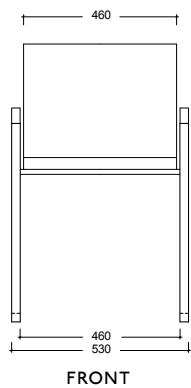

HENRY

MATERIALS
American Oak

CUSHIONING
High density
premium foam

STAIN
Various

UPHOLSTERY
fabric/leather

OPTIONAL
Victorian Ash

GUARANTEE
10 Year structural
guarantee

GECA certified
manufacturer

arthur**G**

—
arthurg.com.au
sales@arthurg.com.au

Factory
1 Stafford Street
Huntingdale
Victoria 3166
T+61 3 9543 4633

Melbourne
618 Church Street
Richmond
Victoria 3121
T+61 3 9429 6696

Sydney
1/8 Hill Street
Surry Hills 2010
New South Wales
T+61 2 9332 1488

Perth
207 Stirling Hwy
Claremont 6010
Western Australia
T+61 8 9286 1433

Adelaide/Transforma
21 Kensington Road
Norwood 5067
South Australia
T+61 8 8332 4044