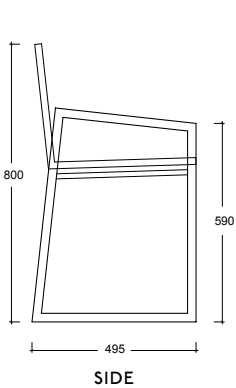

Henry

BY HENRY

HENRY IN SOLID OAK

MATERIALS
American Oak

STAIN
Various

UPHOLSTERY
N/A

OPTIONAL
Victorian Ash

GUARANTEE
10 Year structural
guarantee