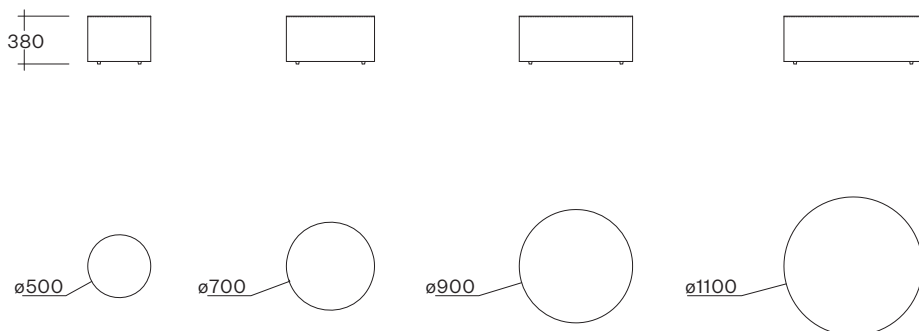

Arty Ottoman

AUSTRALIAN DESIGNED AND MANUFACTURED

ESTABLISHED 1979

Arty 500D Ottoman

Dimensions

Alternative sizes available.

Specifications

Materials
Solid hardwood