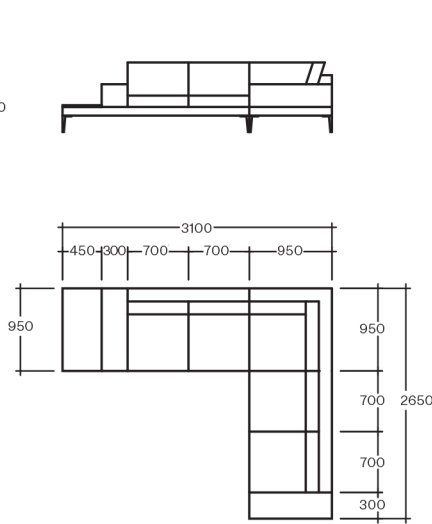

Transforma

21 Kensington Rd
Norwood
SA 5067
+61 8 8332 4044

Arlo Modular

Dimensions

2.5 seater RHF with one arm and table +
2.5 seater LHF one arm with corner

3 seater RHF with one arm and table +
3 seater LHF one arm with corner

3.5 seater RHF with one arm and table +
3.5 seater LHF one arm with corner

4 seater RHF with one arm and table +
4 seater LHF one arm with corner

Available in alternative sizes, with a chaise, or as a sofa.