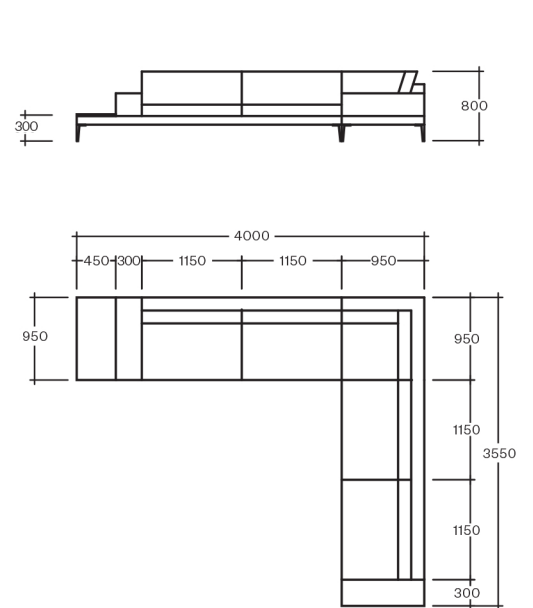

Transforma

21 Kensington Rd
Norwood
SA 5067
+61 8 8332 4044

Arlo Modular

Dimensions

2.5 seater RHF with one arm and table +
2.5 seater LHF one arm with corner

3 seater RHF with one arm and table +
3 seater LHF one arm with corner

3.5 seater RHF with one arm and table +
3.5 seater LHF one arm with corner

4 seater RHF with one arm and table +
4 seater LHF one arm with corner

Available in alternative sizes, with a chaise, or as a sofa.