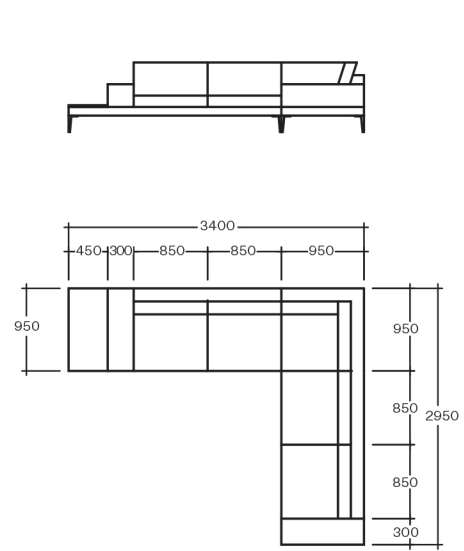

Transforma

21 Kensington Rd
Norwood
SA 5067
+61 8 8332 4044

Arlo Modular

Dimensions

2.5 seater RHF with one arm and table +
2.5 seater LHF one arm with corner

3 seater RHF with one arm and table +
3 seater LHF one arm with corner

3.5 seater RHF with one arm and table +
3.5 seater LHF one arm with corner

4 seater RHF with one arm and table +
4 seater LHF one arm with corner

Available in alternative sizes, with a chaise, or as a sofa.