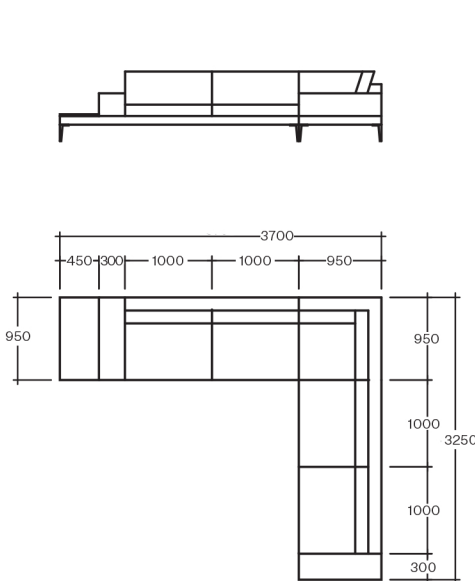

Transforma

21 Kensington Rd
Norwood
SA 5067
+61 8 8332 4044

Arlo Modular

Dimensions

2.5 seater RHF with one arm and table +
2.5 seater LHF one arm with corner

3 seater RHF with one arm and table +
3 seater LHF one arm with corner

3.5 seater RHF with one arm and table +
3.5 seater LHF one arm with corner

4 seater RHF with one arm and table +
4 seater LHF one arm with corner

Available in alternative sizes, with a chaise, or as a sofa.