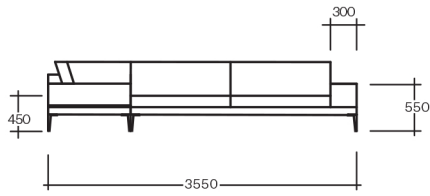

Transforma

21 Kensington Rd
Norwood
SA 5067
+61 8 8332 4044

Arlo Modular

Dimensions

2.5 seater RHF with one arm and table +
2.5 seater LHF one arm with corner

3 seater RHF with one arm and table +
3 seater LHF one arm with corner

3.5 seater RHF with one arm and table +
3.5 seater LHF one arm with corner

4 seater RHF with one arm and table +
4 seater LHF one arm with corner

Available in alternative sizes, with a chaise, or as a sofa.