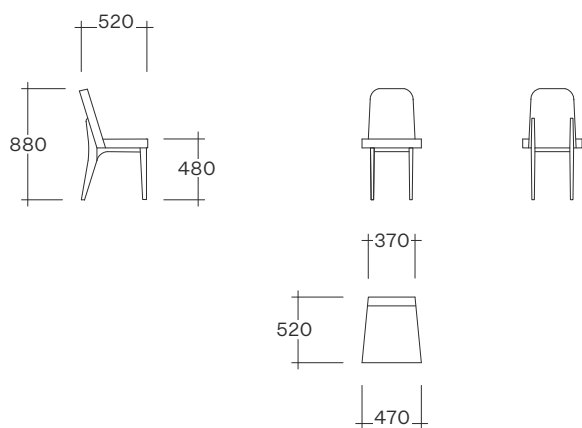

Alexia Dining Chair

AUSTRALIAN DESIGNED AND MANUFACTURED

ESTABLISHED 1979

Dimensions

Specifications

Materials

Plywood seat + back

Insert