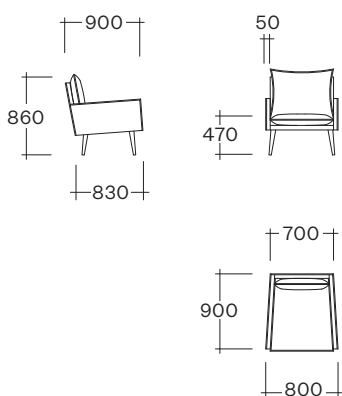

Archie Chair

AUSTRALIAN DESIGNED AND MANUFACTURED

ESTABLISHED 1979

Dimensions

Specifications

Materials

Solid hardwood

Insert